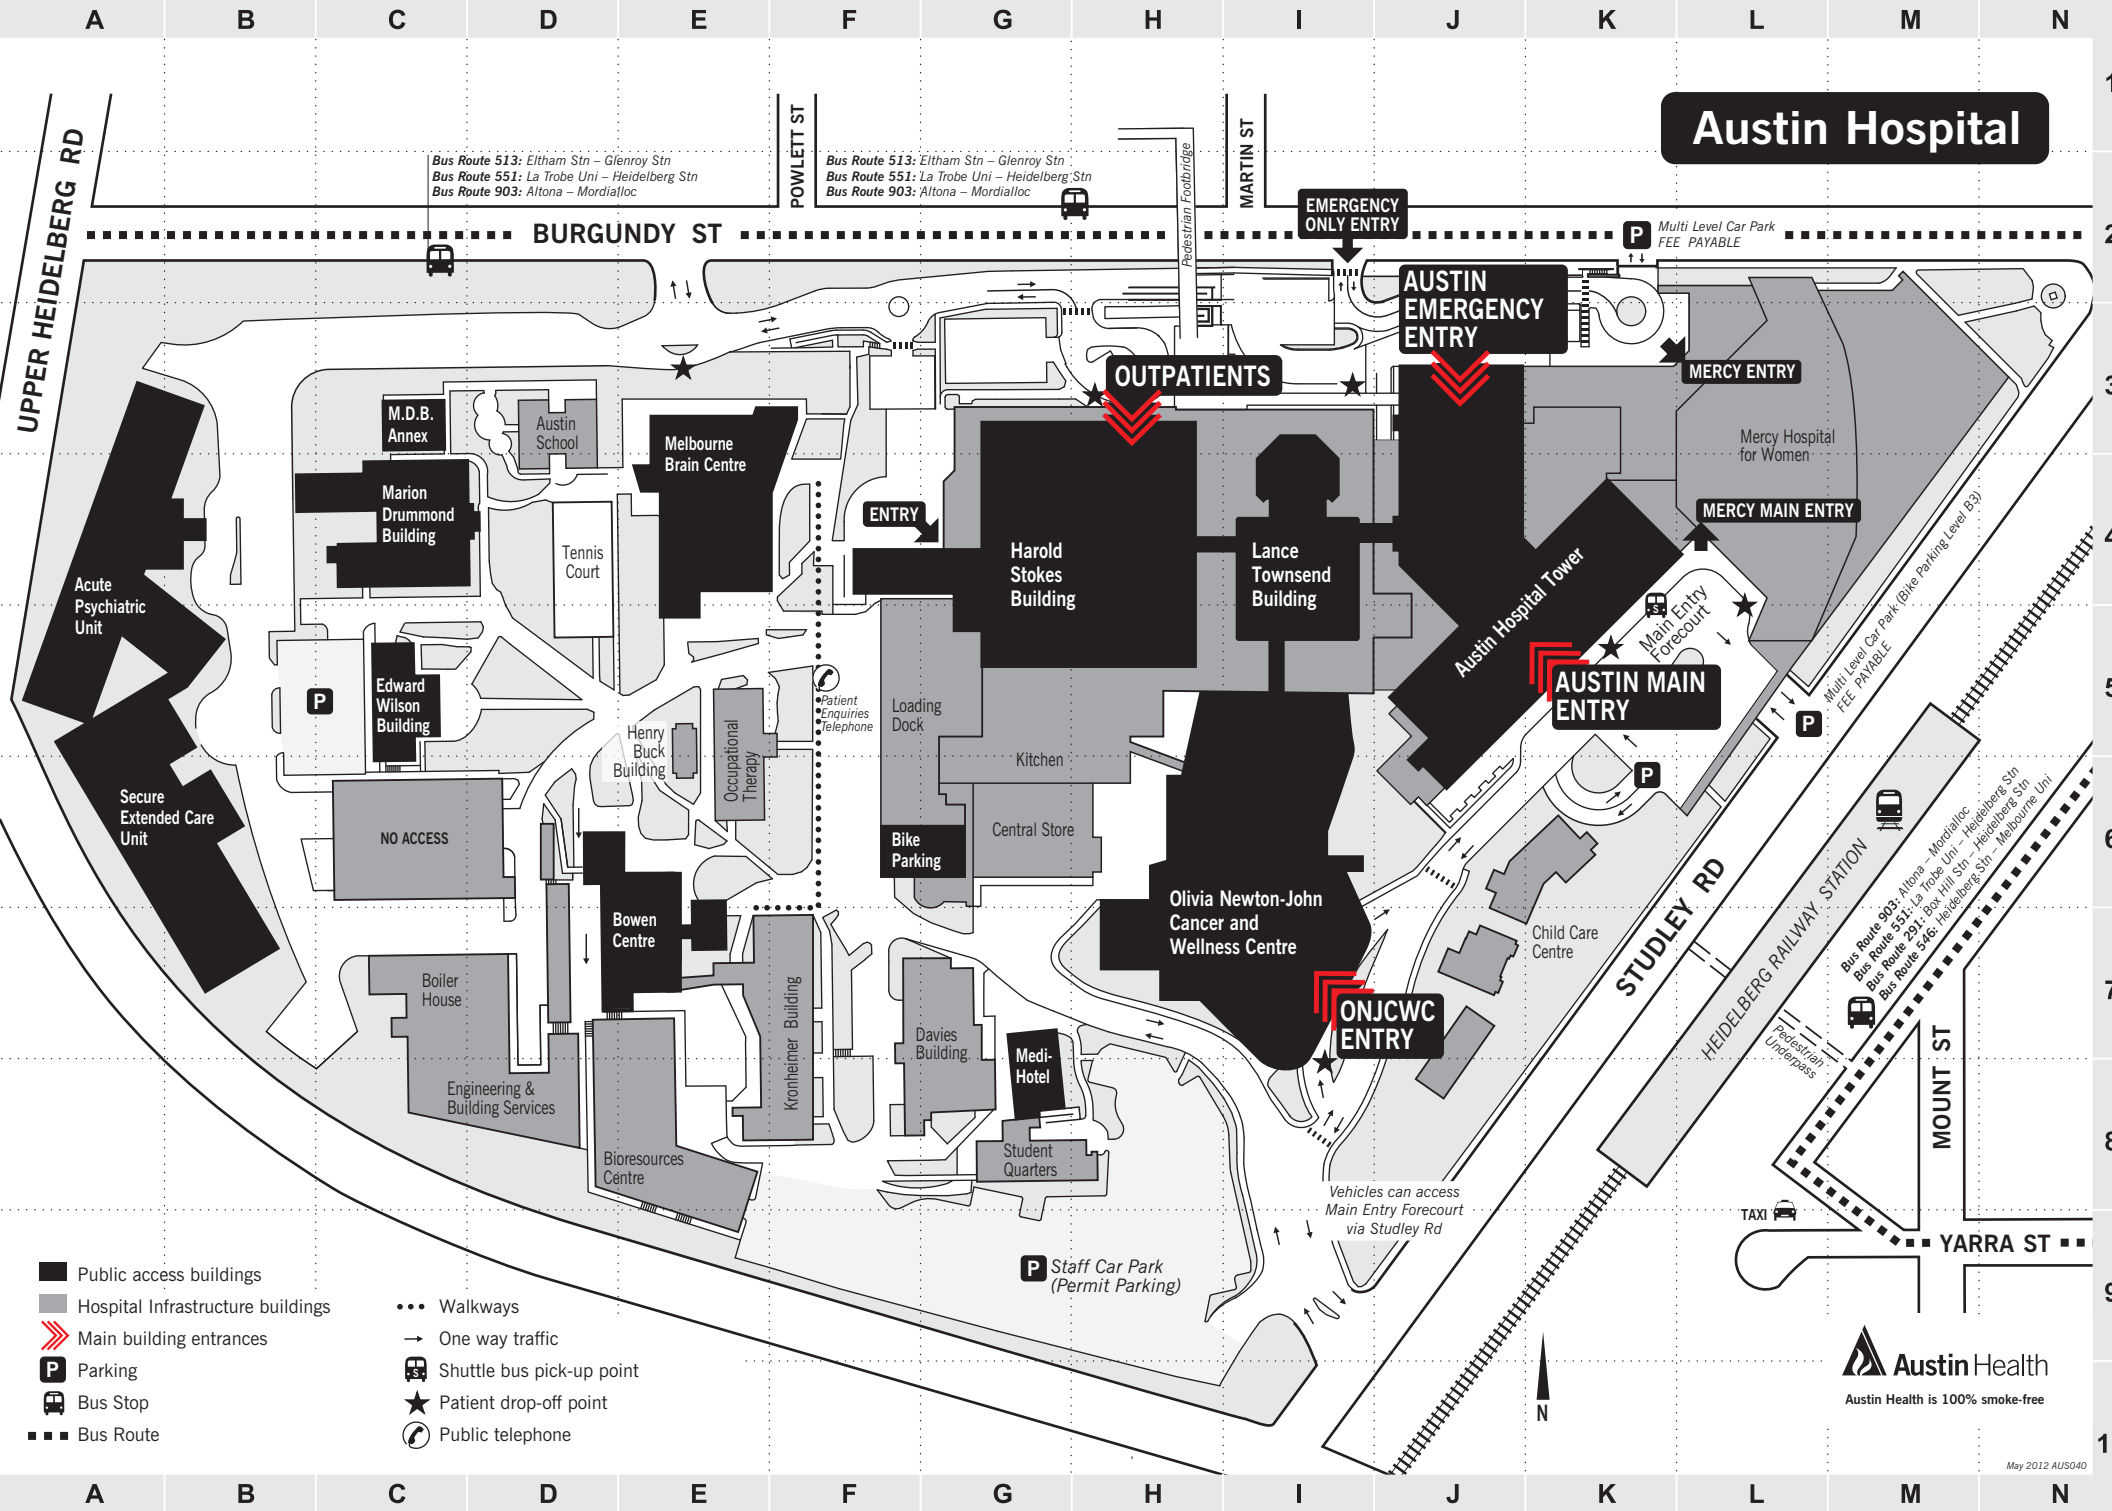

# Austin Hospital

Bus Route 513: Eltham Stn – Glenroy Stn  
 Bus Route 551: La Trobe Uni – Heidelberg Stn  
 Bus Route 903: Altona – Mordialloc

Multi Level Car Park  
 FEE PAYABLE

Bus Route 903: Altona – Mordialloc  
 Bus Route 551: La Trobe Uni – Heidelberg Stn  
 Bus Route 291: Box Hill Stn – Heidelberg Stn  
 Bus Route 546: Heidelberg Stn – Melbourne Uni

- Public access buildings
- Hospital Infrastructure buildings
- Main building entrances
- Parking
- Bus Stop
- Bus Route
- Walkways
- One way traffic
- Shuttle bus pick-up point
- Patient drop-off point
- Public telephone